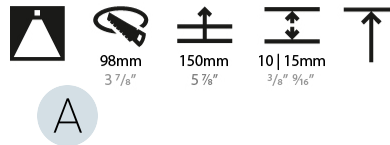

GENERAL

Series: Bioniq
 Subseries: Bioniq Round Deep
 Brand: Prolicht
 Division: Architectural
 Mounting Type: Recessed
 Mounting Location: Ceiling
 Subcategory: Downlight

PHYSICAL

Shape: Round
 Diameter (mm): 107
 Diameter (in): 4 3/16
 Height (mm): 130
 Height (in): 5 1/8
 Ceiling Thickness (mm): 10 / 12.5 / 15
 Ceiling Thickness (in): 3/8 or 1/2 or 9/16
 Min. Recessing Depth (mm): 150
 Min. Recessing Depth (in): 5 7/8
 Light Distribution: Downlight
 Weight (kg): 0.506
 Weight (lbs): 1.12
 Fixture Finish: SSR / BKV / CWI / CRY / HAB / UFT / ITA / RUA / FTG / MYG / LOD / PUS / FRO / FUP / KIA / POP / BLS / SPG / MEY / GOH / GUM / CHC / COM / ABZ / JAG / OBR / MOS / ROR
 Fixture Material: Aluminum Die Cast
 Cut-out Measurements: 98mm / 3 7/8"

LED

Number of LEDs: 1
 Color Temperature (°K): Warm Dim
 Max. Delivered Lumen (lm): 760
 Nominal Lumen (lm): 1140
 CRI: >90 CRI

OPTICAL

Reflector: 20 / 40 / 60

RATINGS AND CERTIFICATIONS

Certified By: Certified for North American Standards
 IP rating: IP20